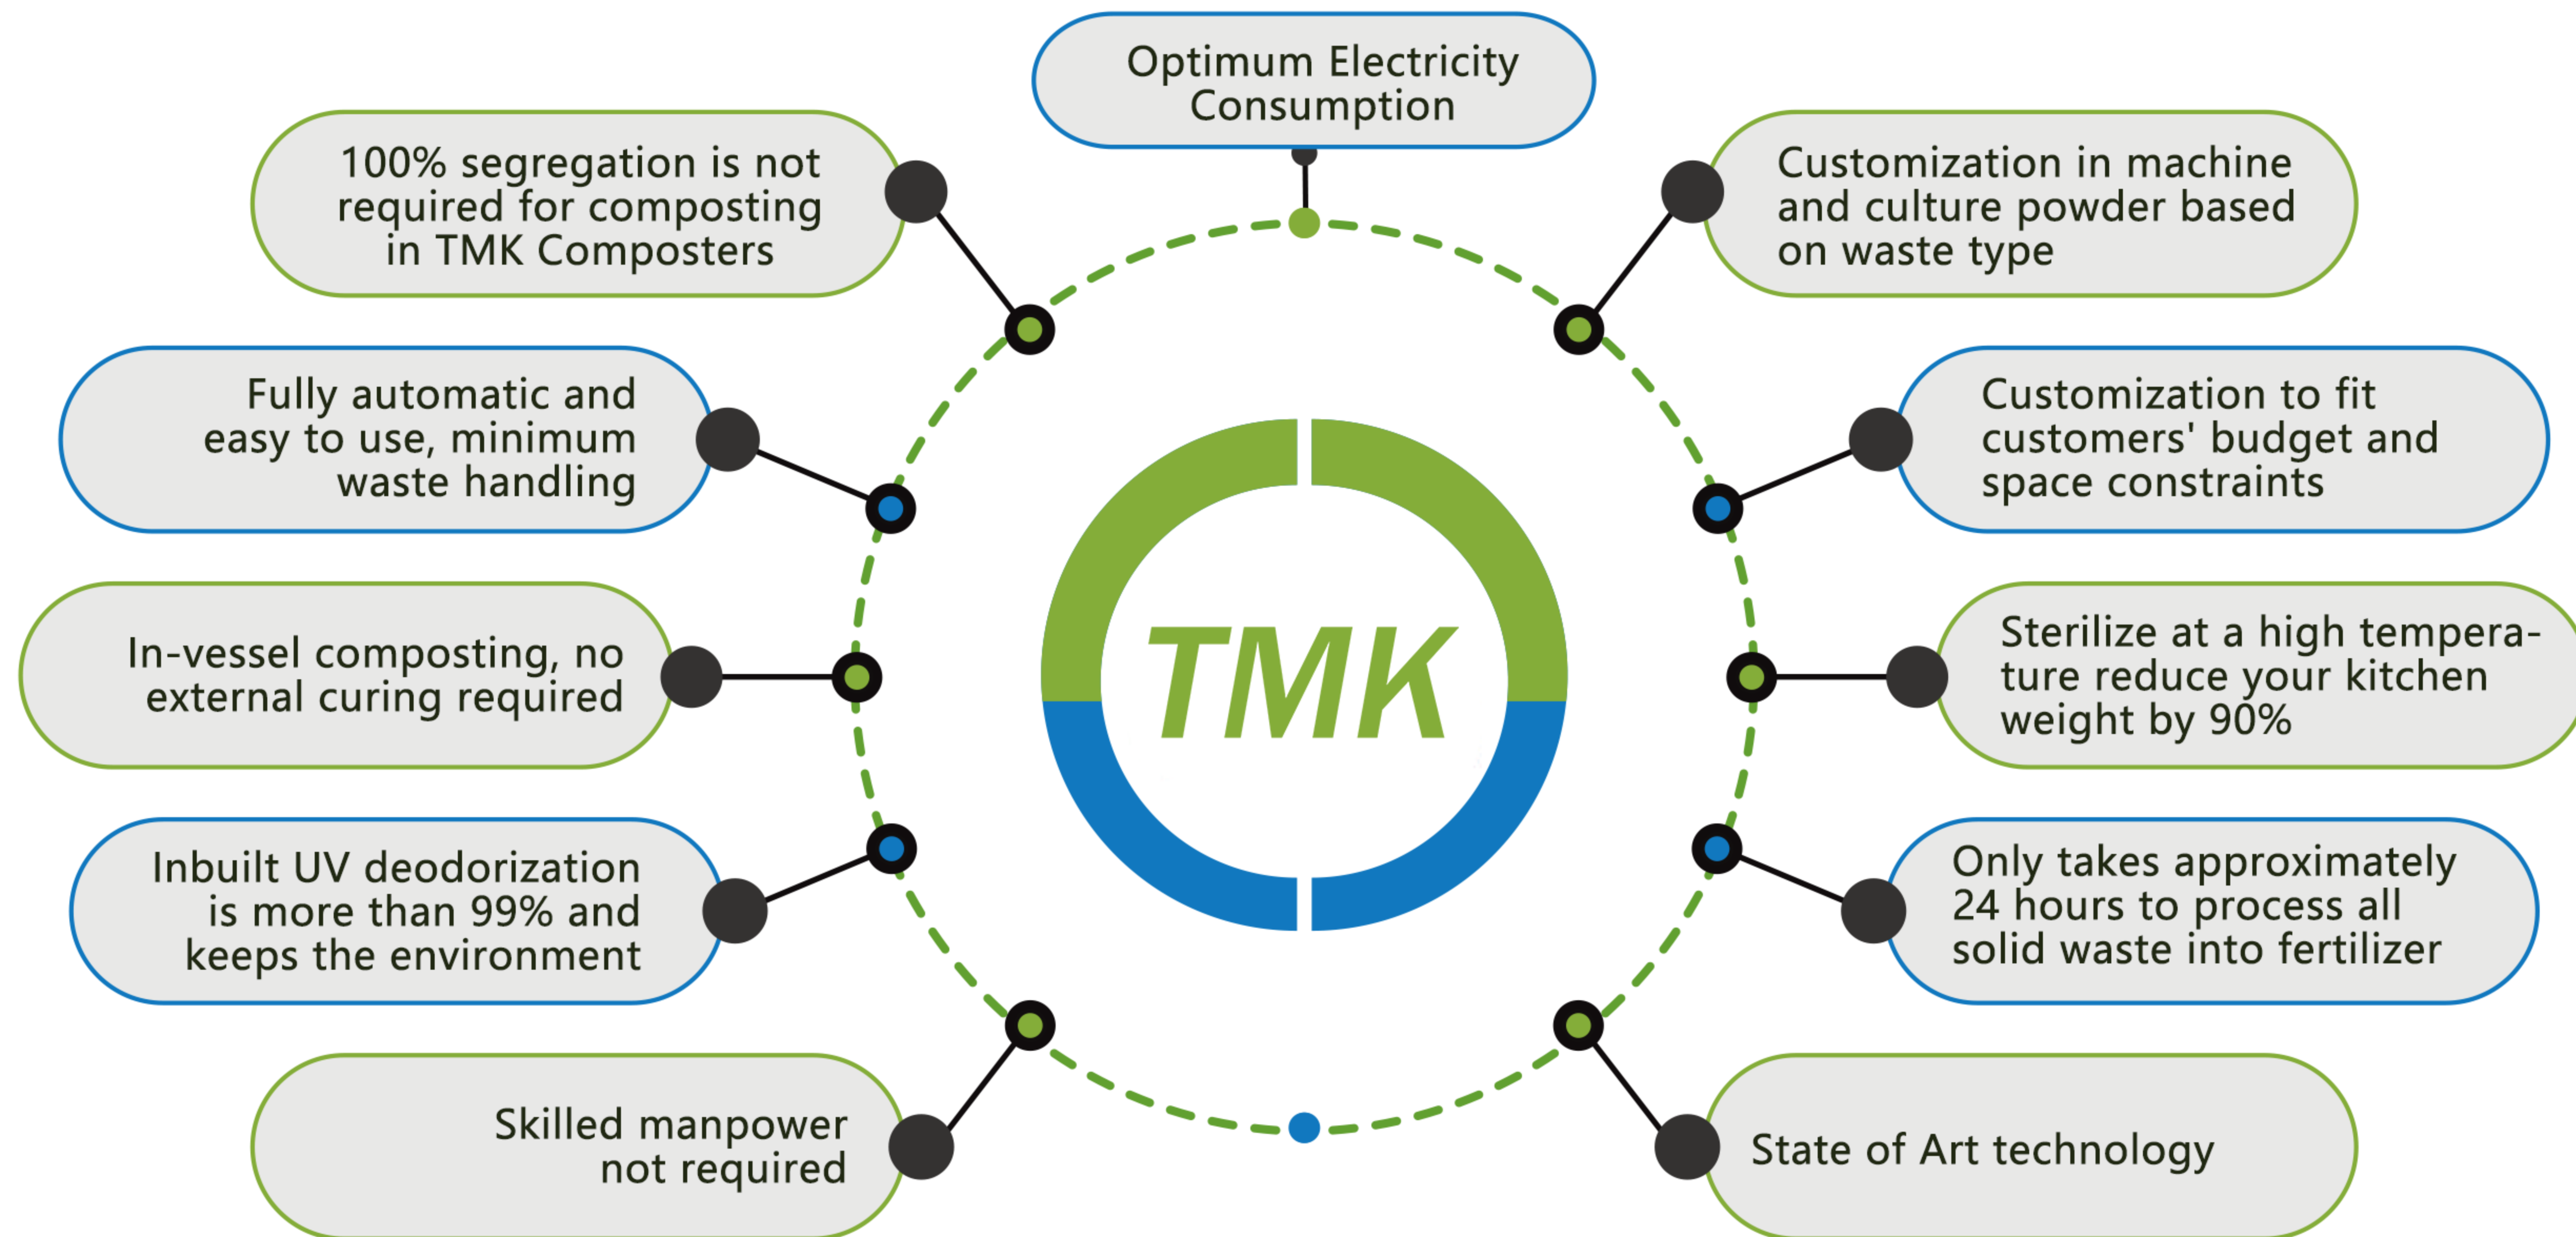

OUR PRODUCT USP

- IOT (Internet of things) in premium models
- Remote monitoring and control
- Automatic bin lifters and feeders
- Automatic shredders
- Dual inlet with and without shredders